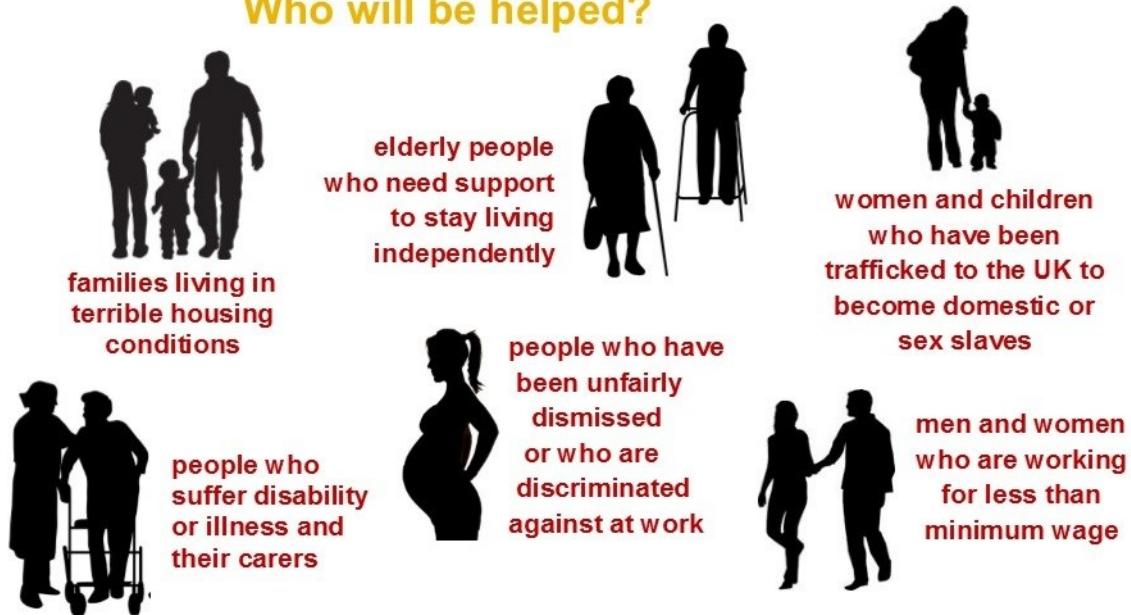

# THE GREAT LEGAL QUIZ

**For the poorest and the most vulnerable people in our community, access to justice is out of reach.**

**Free legal advice makes a huge difference to their lives.**

## Who will be helped?

**Legal Support Trust's grants and support work helps thousands of people like those listed here, and many others throughout the UK.**

As well as a wonderful social event, holding a Great Legal Quiz enables people to take part in, and show their support for, National Pro Bono Week. Taking part in the Great Legal Quiz enables vital funds to be granted to local advice charities, helping to protect those in need.